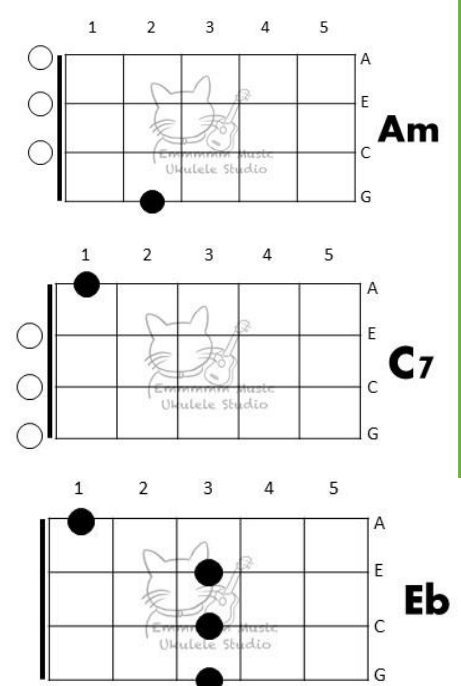

Intro

1 n 2 n
| F Bb | C F | F Bb | C F
I'm the one who wants to be with you Deep inside I hope you feel it too
| F Bb | C F | F Bb | C F
Waited on a line of greens and blues Just to be the next to be with you
1 2 a e n a 4
| X X x x x X |

Verse 1

| F | C | Dm | Am
難以(忘)記初次見你() 一雙(迷)人的眼睛()
| Bb | Am | Bb | C
在我(腦)海裡 你(的)身影 (揮)散不去()
| F | C | Dm | Am
握你的(雙)手感覺你的溫柔() 真的(有)點透不過氣()
| Bb | Am | Bb | C | C C7
你(的)天真 我(想)珍惜 看到(你)受委屈 我會傷心() 喔~~喔() 喔喔喔

Chorus

| F | C | Dm | Am
只怕我(自)己會愛上你() 也許(有)天會情不自禁()
| Bb | Am | Bb C | F
想念(只)讓自己苦了自己() 愛上(你)是我情(非)得已()

Verse 2

| F Bb | C F | F Bb | C F
I'm the one who wants to be with you Deep inside I hope you feel it too
| F Bb | C F | F Bb | C F
Waited on a line of greens and blues Just to be the next to be with you
| Bb F | Bb F
When it's through, it's through Fate will twist the both of you
| Eb | C
So come on baby come on over Let me be the one to show you