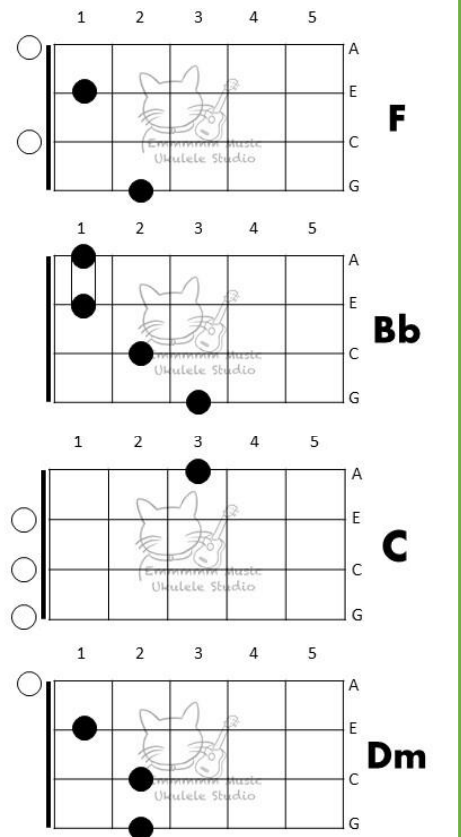

4
4

Key : F
Play : F

Robynn & Kendy

情非得已 x To Be with You

Arranged by Soso

歡迎加入『香港夏威夷小結他平台』

原唱 : 庾澄慶 作詞/作曲 : 張國祥/湯小康 | 原唱/作曲/作詞 : Mr Big

Facebook: EmmmmMusic IG SHOP: @emmmm_music_studio YouTube Learning: Ukuemily www.emmmm-music.hk

Intro

1 n 2 n
| F Bb | C F | F Bb | C F
I'm the one who wants to be with you Deep inside I hope you feel it too
| F Bb | C F | F Bb | C F
Waited on a line of greens and blues Just to be the next to be with you
1 2 a e n a 4
| X X x x x X |

Verse 1

| F | C | Dm | Am
難以(忘)記初次見你() 一雙(迷)人的眼睛()
| Bb | Am | Bb | C
在我(腦)海裡 你(的)身影 (揮)散不去()
| F | C | Dm | Am
握你的(雙)手感覺你的溫柔() 真的(有)點透不過氣()
| Bb | Am | Bb | C | C C7
你(的)天真 我(想)珍惜 看到(你)受委屈 我會傷心() 喔~~喔() 喔喔喔

Chorus

| F | C | Dm | Am
只怕我(自)己會愛上你() 也許(有)天會情不自禁()
| Bb | Am | Bb C | F
想念(只)讓自己苦了自己() 愛上(你)是我情(非)得已()

Verse 2

| F Bb | C F | F Bb | C F
I'm the one who wants to be with you Deep inside I hope you feel it too
| F Bb | C F | F Bb | C F
Waited on a line of greens and blues Just to be the next to be with you
| Bb F | Bb F
When it's through, it's through Fate will twist the both of you
| Eb | C
So come on baby come on over Let me be the one to show you